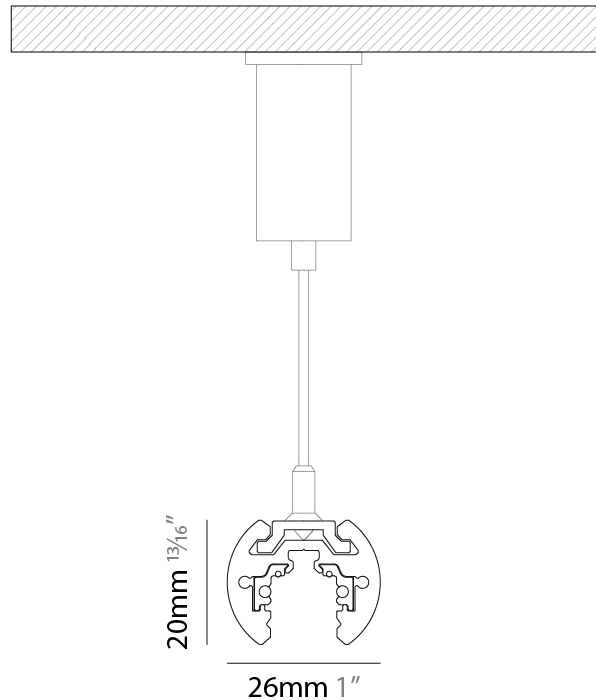

PROJECT
TYPE
SPECIFIER
QUANTITY
DATE

MINIMAL TRACK SUSPENSION

A3MINTRK-SUS-RND-SYS

base number

1. To build a product code in our configurator select the specify button on the base model # product page
2. To build a manual product code on this datasheet choose from the options listed below in blue font and add the suffix to the base model #

GENERAL

Series: Minimal Track
Brand: Prolicht
Division: Architectural
Mounting Type: Suspension
Mounting Location: Ceiling
Subcategory: Profile

PHYSICAL

Fixture Finish: SSR / BKV / CWI / CRY / HAB / UFT / ITA / RUA / FTG / MYG / LOD / PUS / FRO / FUP / KIA / POP / BLS / SPG / MEY / GOH / GUM / CHC / COM / ABZ / JAG / OBR / MOS / ROR
Fixture Material: Anodized Aluminum

ELECTRICAL

Lamp Type: LED (Zhaga Standard)
Dimming: Non-Dimmable
Driver Included: No
Driver Location: Remote
Driver Type: Constant Voltage - Universal
Driver Class: Class 2
Input Voltage (V): 120 - 277
Output Voltage (V): 48
Upon Request: DALI dimming

LED

Lamp Life (hrs): 50000

OPTICAL

RATINGS AND CERTIFICATIONS

Certified By: Certified for North American Standards
IP rating: IP20